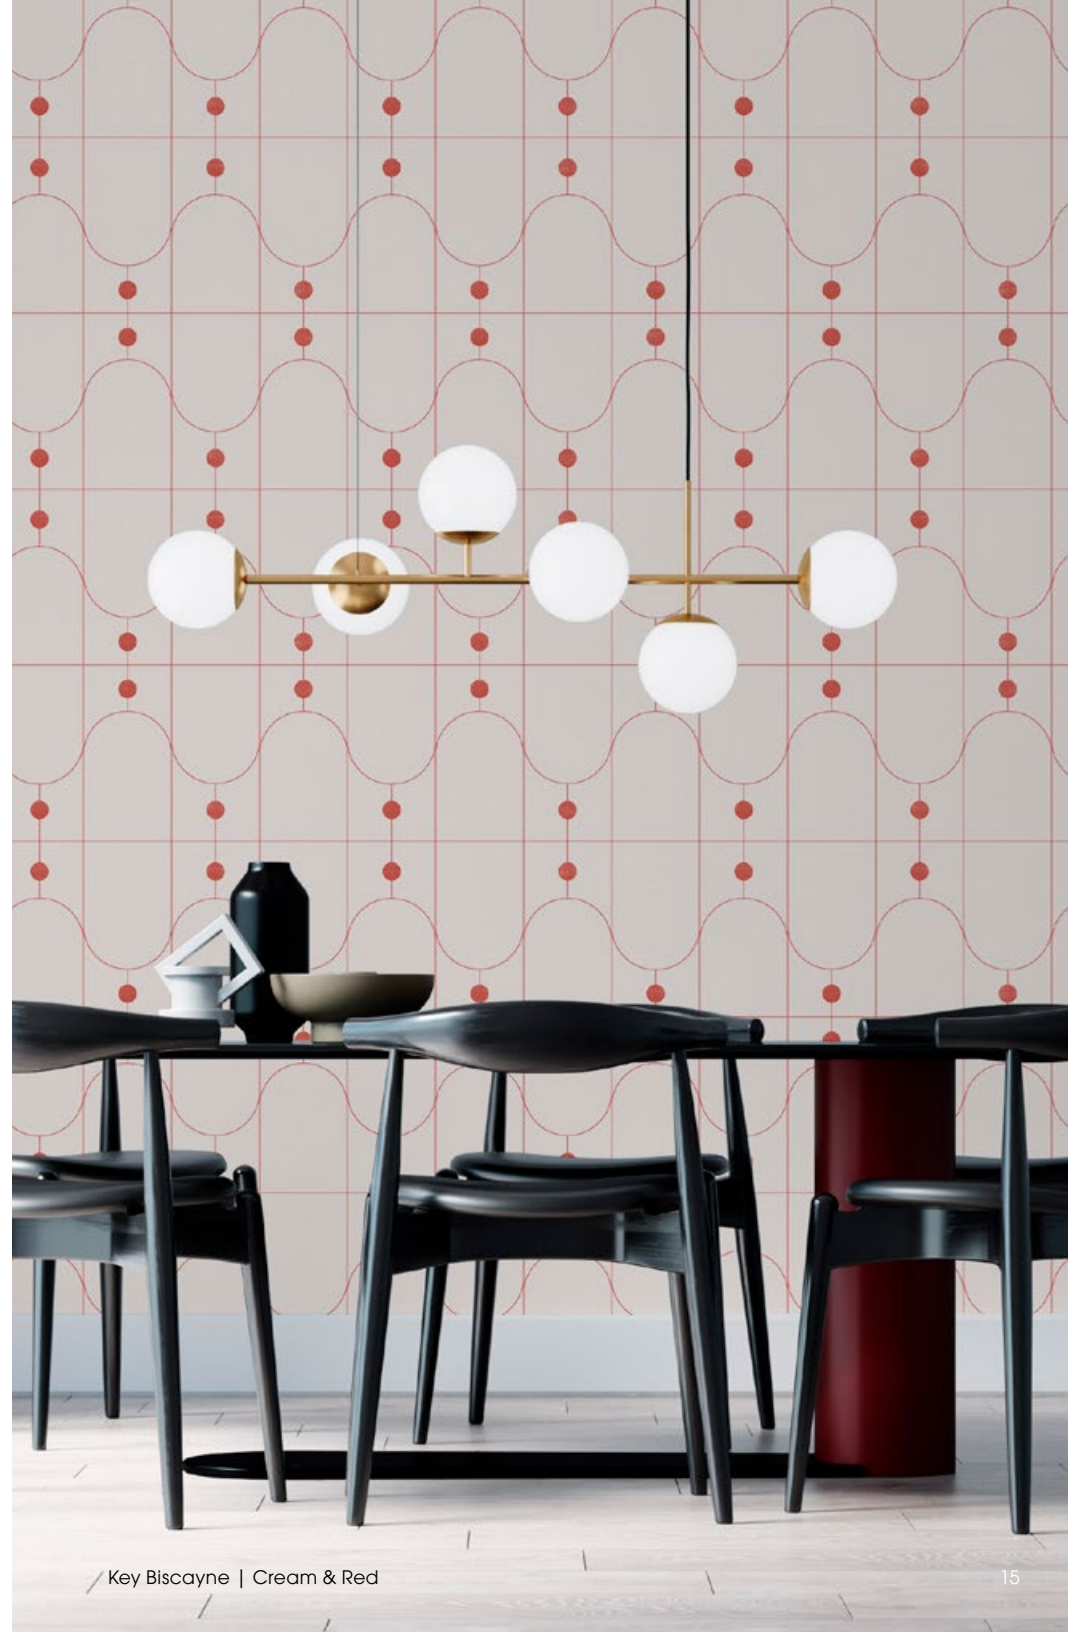

/ Key Biscayne | Cream & Red